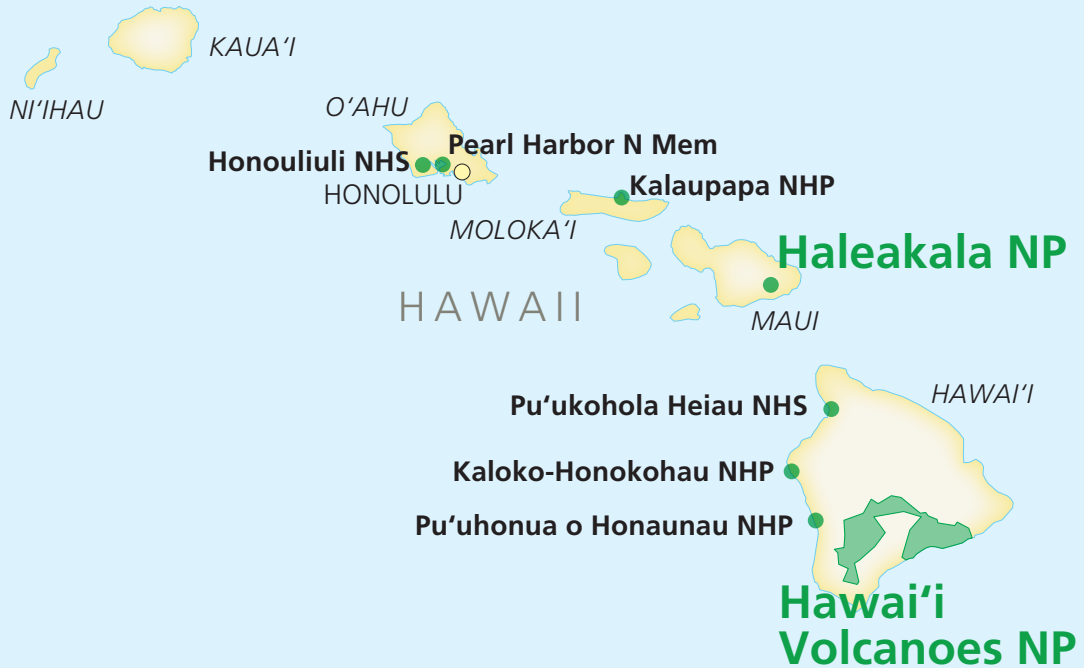

HAWAII

 **HAWAII** (Washington, DC, minus 5 hours;
minus 6 hours during daylight saving time)

AMERICAN SAMOA

 **AMERICAN SAMOA** (Washington, DC, minus 5 hours;
minus 6 hours during daylight saving time)

National Park of American Samoa

U.S. VIRGIN ISLANDS

 **PUERTO RICO and VIRGIN ISLANDS**
(Washington, DC, plus 1 hour; same
time during daylight saving time)