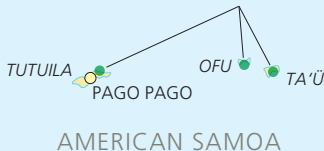

HAWAII

 **HAWAII** (Washington, DC, minus 5 hours;
minus 6 hours during daylight saving time)

AMERICAN SAMOA

 **AMERICAN SAMOA** (Washington, DC, minus 5 hours;
minus 6 hours during daylight saving time)

National Park of American Samoa

U.S. VIRGIN ISLANDS

 **PUERTO RICO and VIRGIN ISLANDS**
(Washington, DC, plus 1 hour; same
time during daylight saving time)